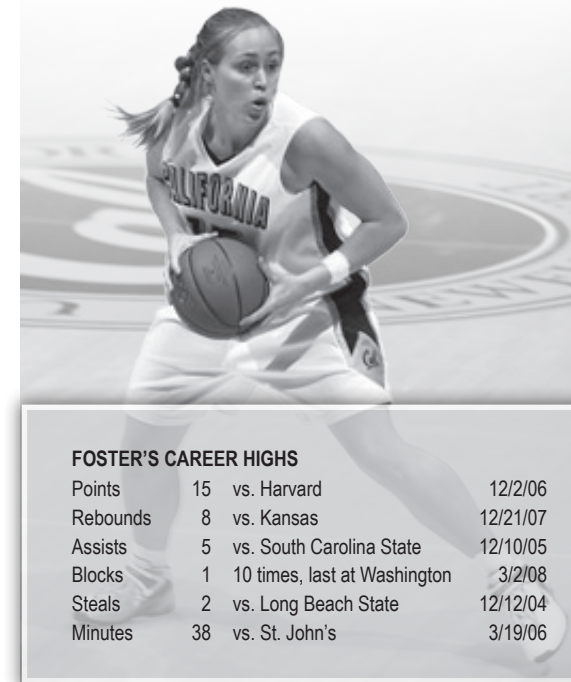

Halftime: Cal 42, USD 27. FG%: Cal 48.4, USD 46.2. 3P%: Cal 30.0, USD 60.0. FT%: Cal 58.3, USD 85.7. Officials: Gonzalez, Pence, Strong. Technical Fouls: none. Att.: 4075.

No. 16 George Washington 55, No. 8 Cal 53

March 24, 2008 - Maples Pavilion - Stanford, CA

G. Washington	Fg-a	3p-a	Ft-a	Reb	Pf	Pts	Ast	To	Bk	St	Min
Whitney Allen*	3-7	0-1	0-0	6	4	6	2	0	0	0	27
Antelia Parrish*	6-12	2-4	1-1	10	3	15	1	1	0	1	40-
Jessica Adair*	4-8	0-0	3-4	8	3	11	2	1	0	1	24
Kimberly Beck*	2-14	2-7	0-0	2	1	6	3	1	0	2	40-
Sarah-Jo Lawrence*	6-16	1-4	0-0	4	2	13	4	2	0	3	37
Jazmine Adair	2-6	0-0	0-0	5	3	4	1	1	0	0	16
Erica Rivera	0-0	0-0	0-0	0	0	0	0	0	0	0	2
Jamila Bates	0-0	0-0	0-0	2	0	0	1	0	0	0	6
Lisa Steele	0-3	0-1	0-0	0	0	0	1	0	0	0	8
Team				1				1			
Totals	23-66	5-17	4-5	38	16	55	15	7	0	7	200
California	Fg-a	3p-a	Ft-a	Reb	Pf	Pts	Ast	To	Bk	St	Min
Ashley Walker*	6-10	0-0	7-7	9	4	19	4	1	0	1	36
Devanei Hampton*	2-8	0-0	0-1	9	4	4	1	6	1	0	33
Natasha Vital*	2-13	2-6	1-3	5	0	7	3	4	0	0	40
Lauren Greif*	1-5	1-4	0-0	7	1	3	0	1	0	0	33
A. Gray-Lawson*	5-10	1-5	1-2	9	2	14	1	1	1	0	37
Kelsey Adrian	2-7	2-5	0-0	2	1	6	0	0	0	0	19
Krista Foster	0-0	0-0	0-0	1	0	0	0	1	0	0	2
Team				2							
Totals	18-53	8-20	9-13	44	12	53	9	14	2	1	200

Halftime: Cal 31, GW 23. FG%: Cal 34.0, GW 34.8. 3P%: Cal 40.0, GW 29.4. FT%: Cal 69.2, GW 80.0. Officials: Napier, Gonzalez, Bonner. Technical Fouls: none. Att.: N/A.

FOSTER'S CAREER HIGHS

Points	15	vs. Harvard	12/2/06
Rebounds	8	vs. Kansas	12/21/07
Assists	5	vs. South Carolina State	12/10/05
Blocks	1	10 times, last at Washington	3/2/08
Steals	2	vs. Long Beach State	12/12/04
Minutes	38	vs. St. John's	3/19/06